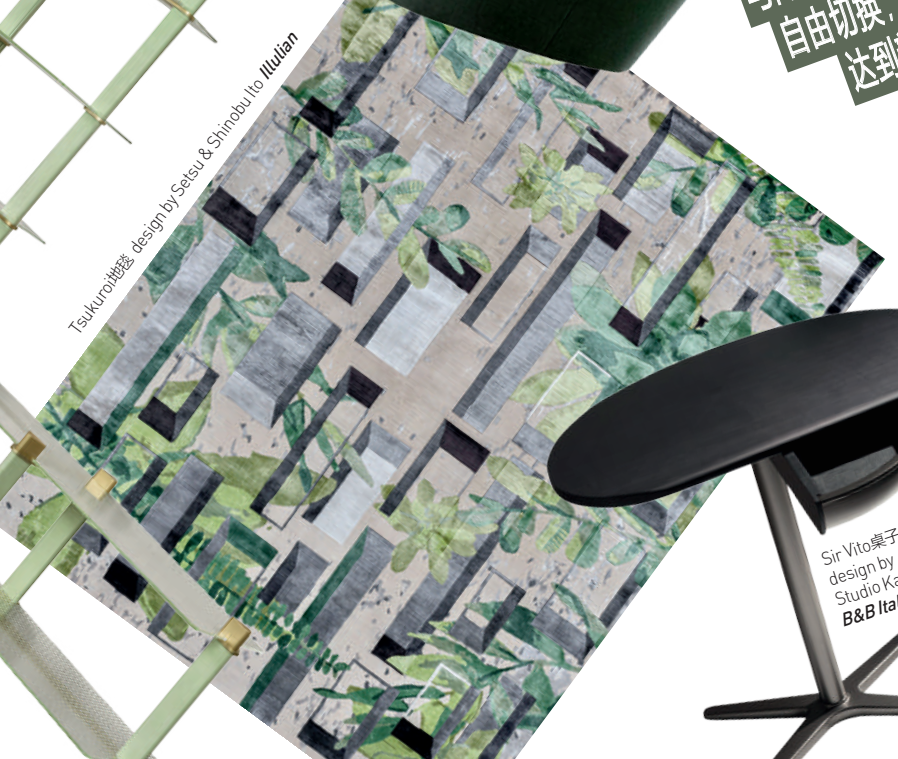

Sir Vito桌子 design by Studio Kairos B&B Italia

Work from Home Office
空间新定义
在高度集中的工作状态
与闲适放松的生活状态间
自由切换,工作和生活
达到新平衡。